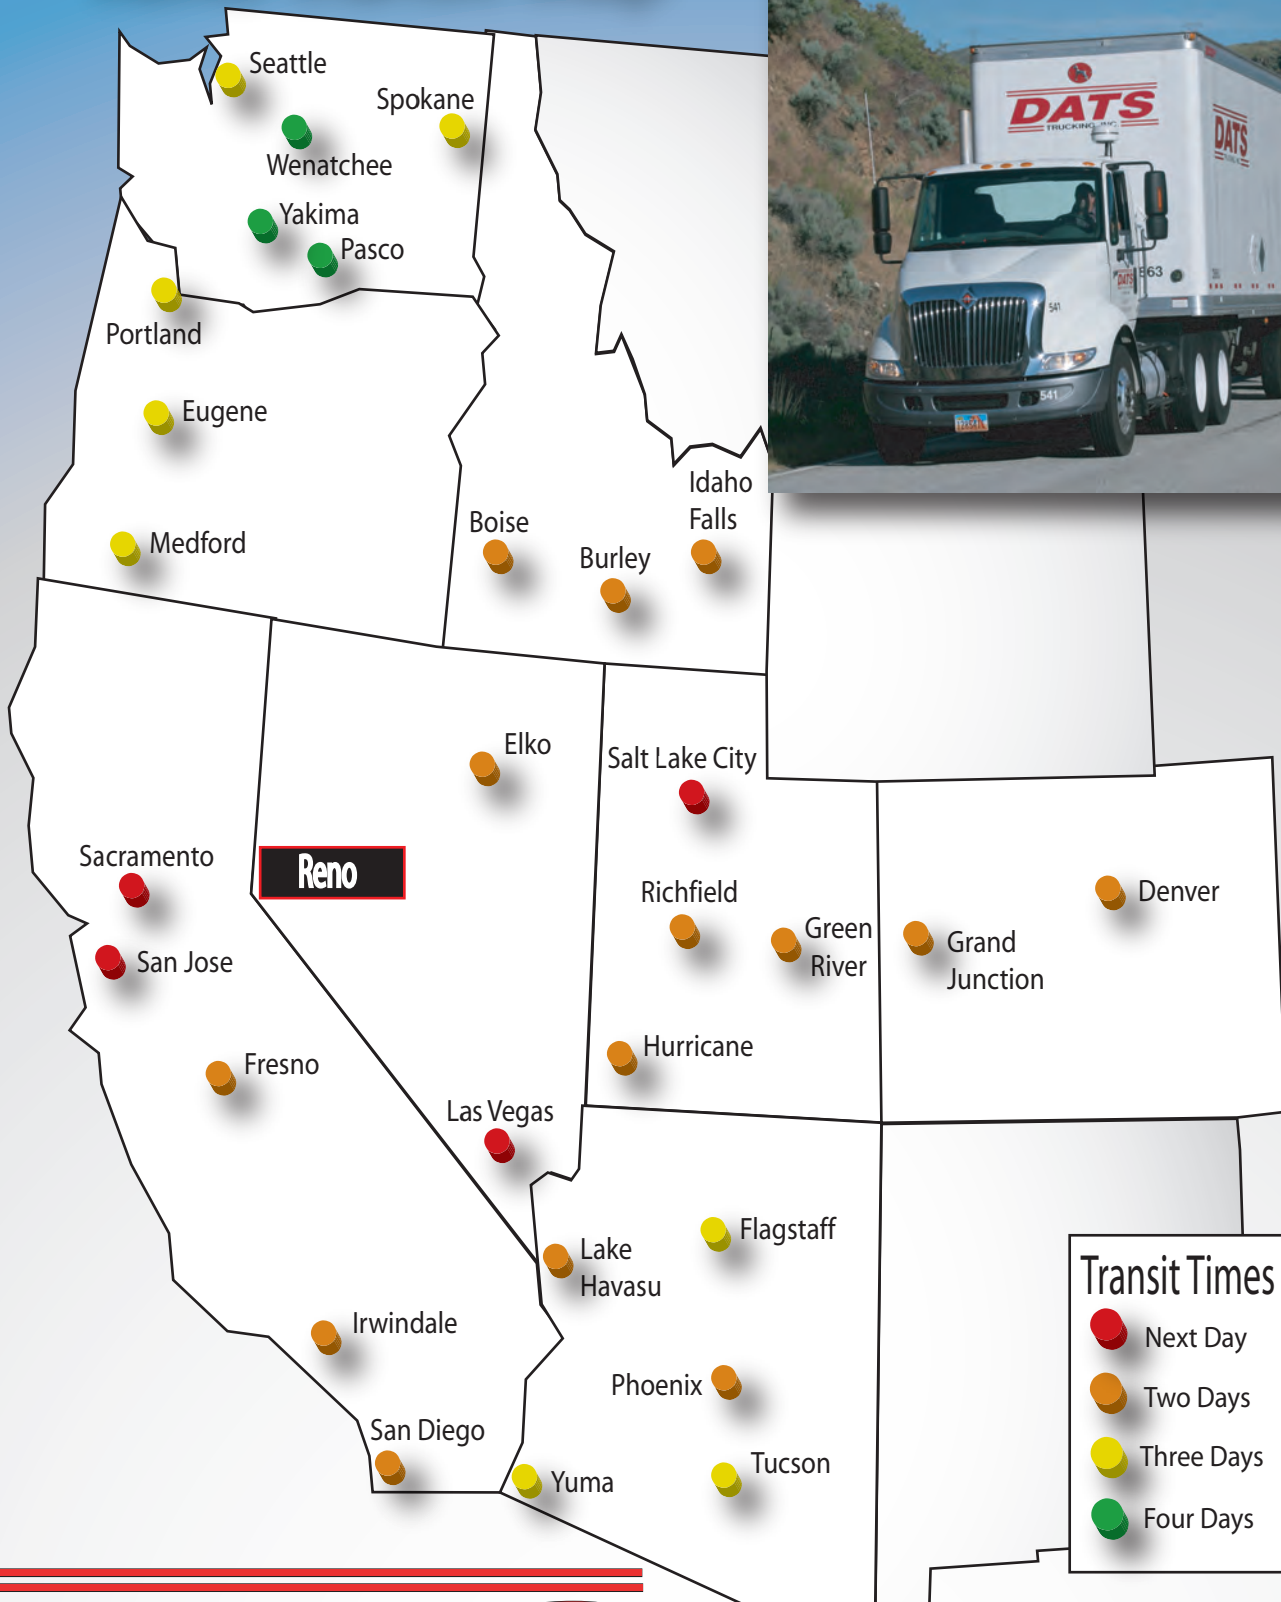

Reno Transit Map

DATS
TRUCKING INC.
 Your Quality Service Carrier

Transit times shown are outbound from Reno, NV to the named terminal locations effective October 29, 2013. Additional service days may apply to rural areas. For specific inquiries, visit datstrucking.com or contact your local service center.